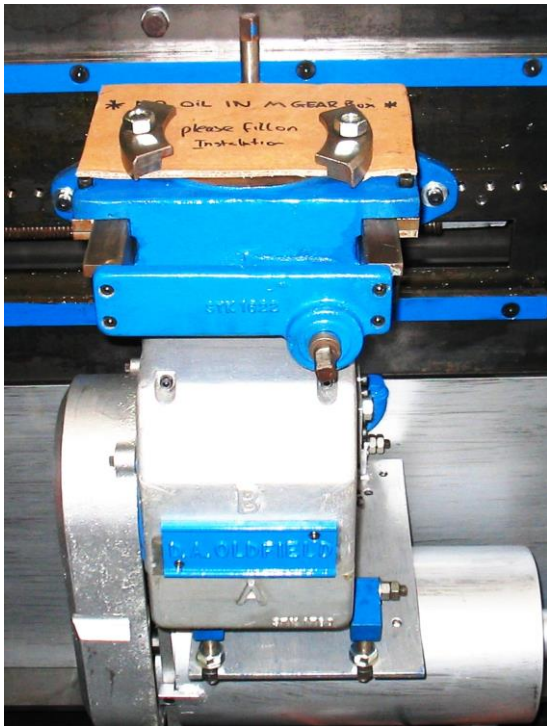

### DAO TK9284 –Service Exchange Transfer Drive Moving Gearbox

Figure 1. Front view of moving gearbox

Figure 2. Side view of moving gearbox

### Our Service Exchange includes:

- ☀️ Repair of the top gearbox threads
- ☀️ Replacement of the worm and wheel to upgraded stronger worm and larger bearings
- ☀️ Replacement of all bearings and seals
- ☀️ Replacement of the bevel gear which mates with the transfer gear
- ☀️ 8 hour run on our test rig
- ☀️ Tested for oil leaks over 24 hours